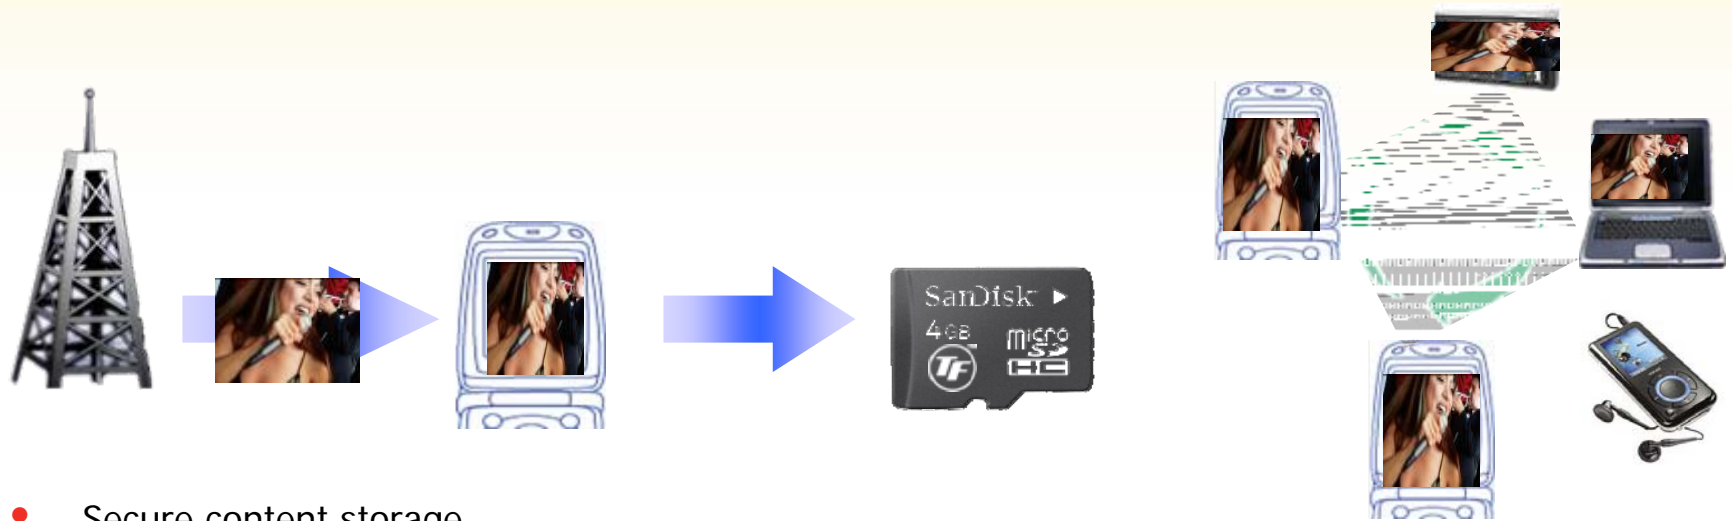

Service Discovery Card Example

SanDisk

Secure Download & Sharing

- Secure content storage
 - Content is encrypted, licenses are stored in secure memory
- Mobile to mobile portability
- Multiple DRM models support
- Purchase and Subscription models support
- Portability to non connected device (mp3 players)

PC Convergence & Side Load

Mobile TV

- Mobile TV requires a secure element for broadcasting key generation, and storage for recording and time shifting
- Trusted Flash enabled card can generate the secret key and securely store recorded streams