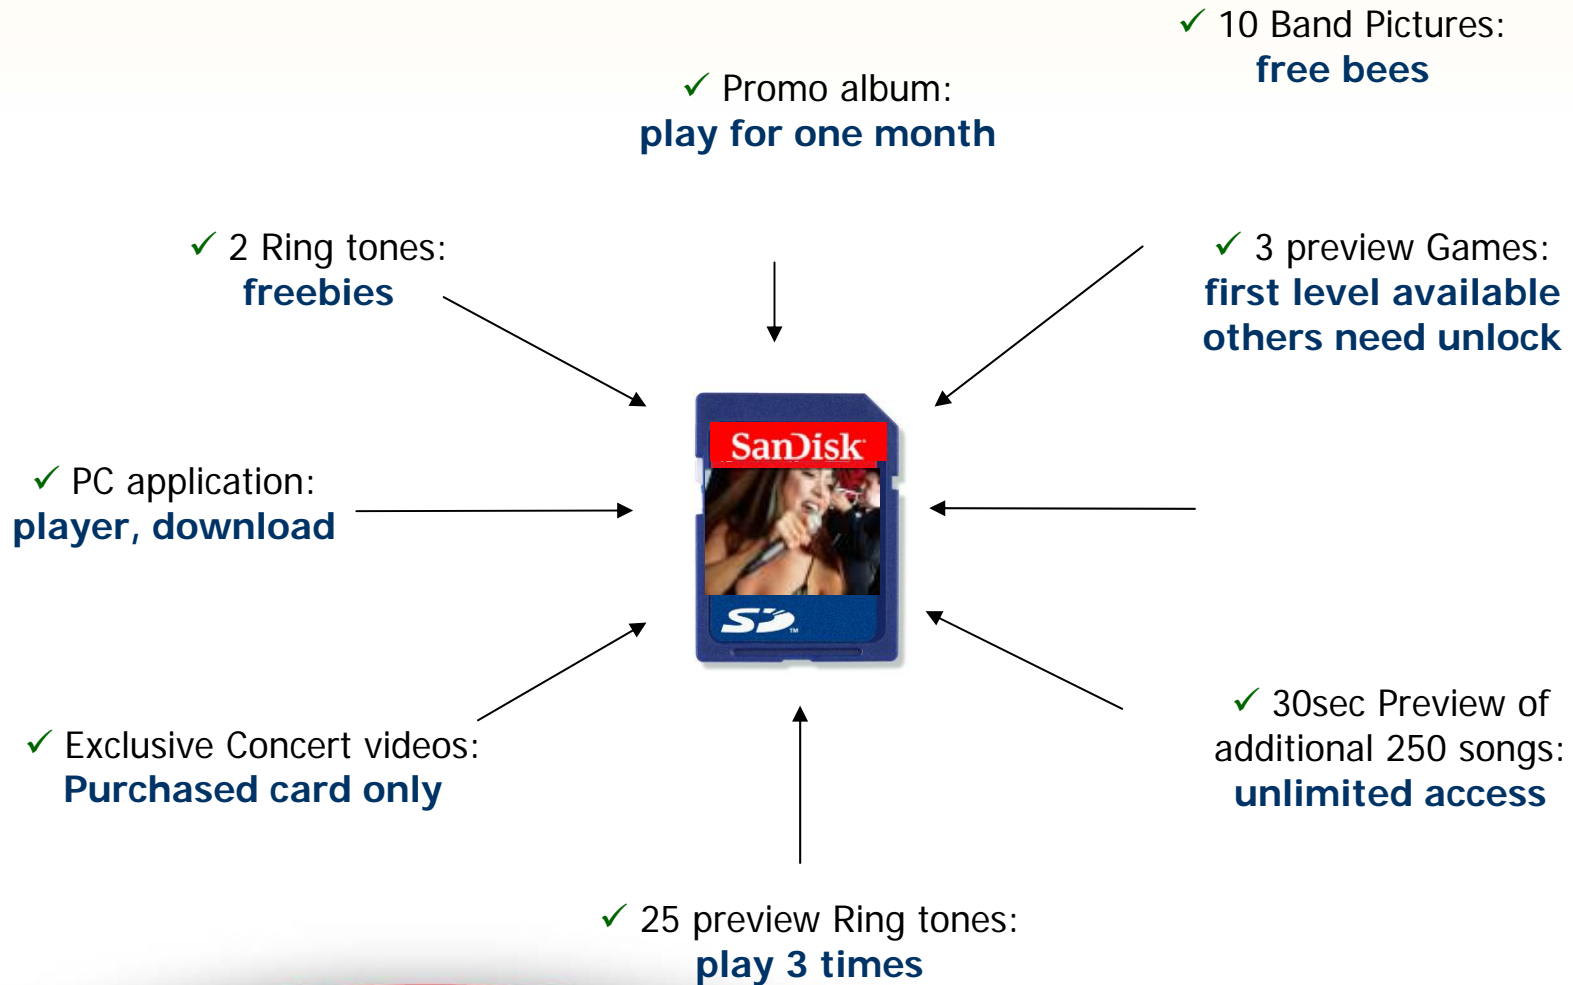

Sideload

TrustedFlash supports all of these business models- and more!

SanDisk

Preloaded Content and Service Discovery

- **Optimize device promotion**
 - Bundle devices with cards preloaded with attractive content and services
- **Boost usage of your online services**
 - Use TrustedFlash *Service Discovery* mechanisms to redirect your customers to your online services
 - Provide more memory capacity to your customers
- **Develop new business opportunities**
 - Sell preloaded cards in shops

Service Discovery Card Example

SanDisk

Secure Download & Sharing

- Secure content storage
 - Content is encrypted, licenses are stored in secure memory
- Mobile to mobile portability
- Multiple DRM models support
- Purchase and Subscription models support
- Portability to non connected device (mp3 players)

PC Convergence & Side Load

Mobile TV

- Mobile TV requires a secure element for broadcasting key generation, and storage for recording and time shifting
- Trusted Flash enabled card can generate the secret key and securely store recorded streams